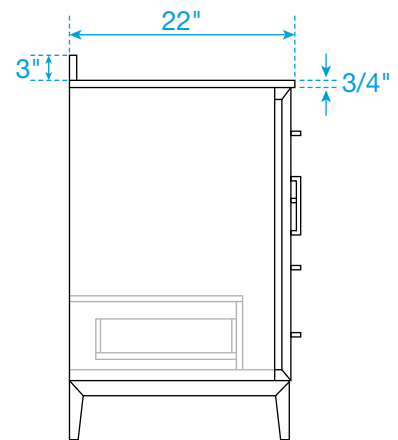

# WYNDHAM COLLECTION

TOP VIEW OF VANITY CABINET

\*Note: Due to high probability of breakage, the backsplash comes in two pieces, cut from the same piece. All measurements are  $\pm 1/4\text{'}$ .

# WYNDHAM COLLECTION

Side splash is reversible.

Note: Due to high probability of breakage, the backsplash comes in two pieces, cut from the same piece. All measurements are  $\pm 1/4"$ .

WC-VCA-72-DBL-TOP