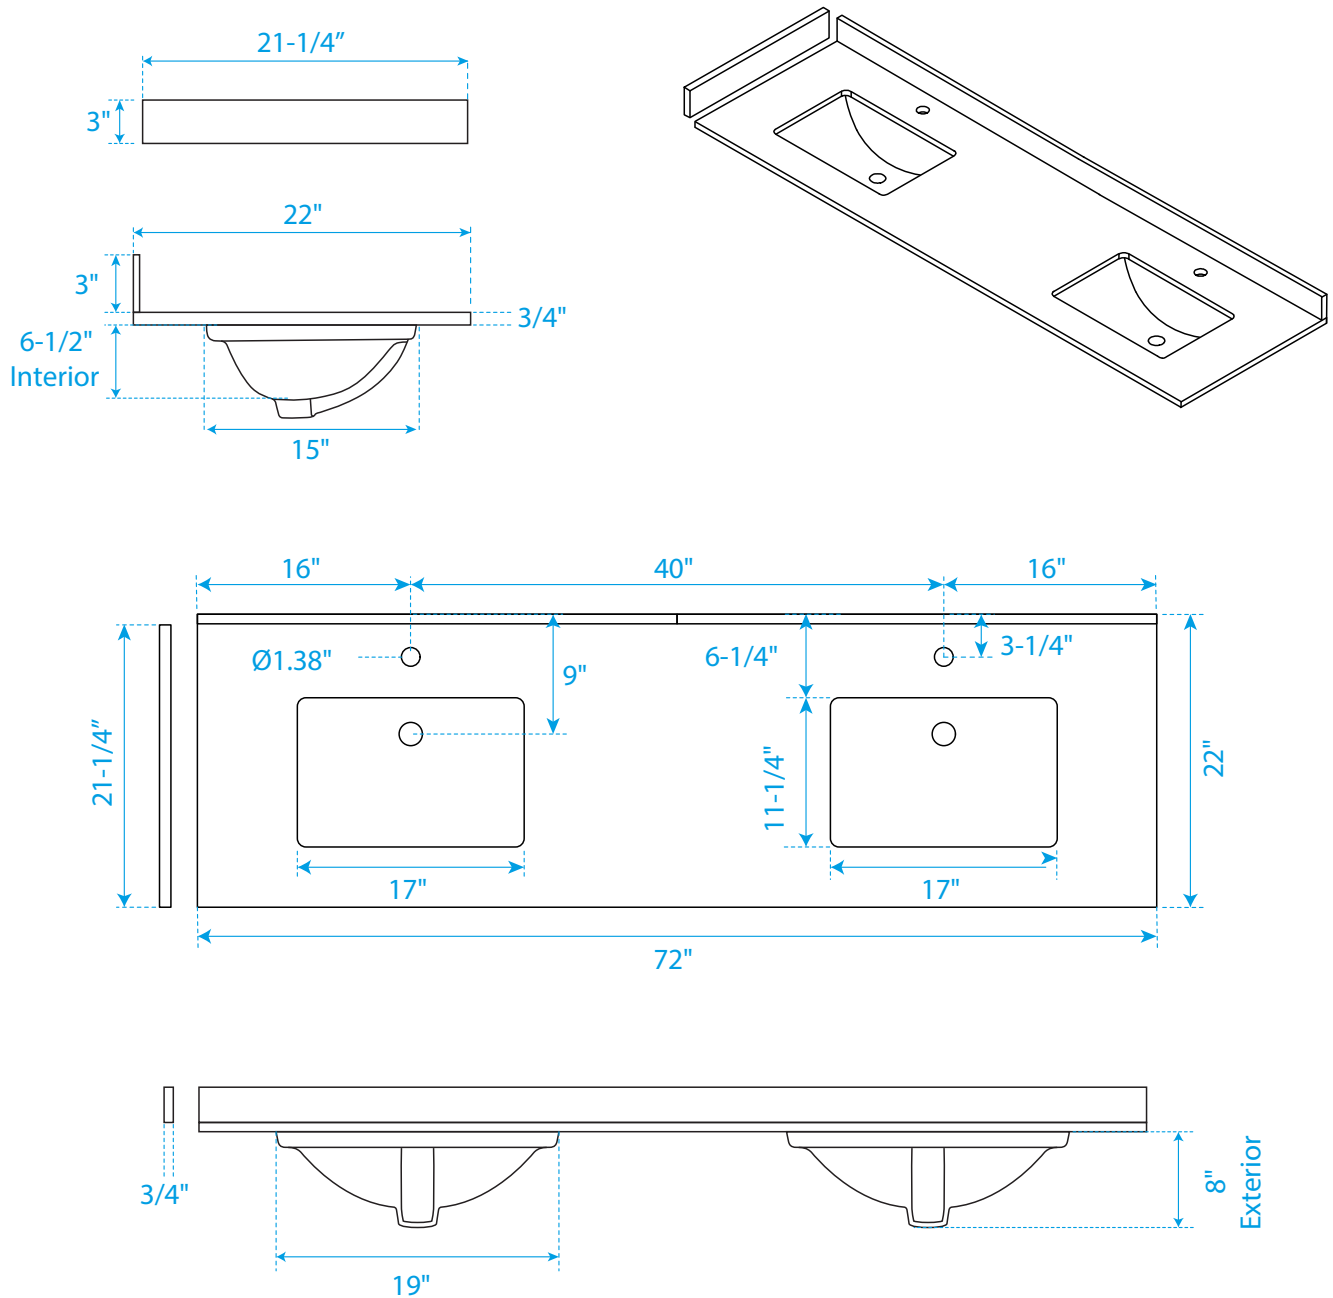

# WYNDHAM COLLECTION

TOP VIEW OF VANITY CABINET

\*Note: Due to high probability of breakage, the backsplash comes in two pieces, cut from the same piece. All measurements are  $\pm 1/4\text{'}$ .

## WC-5151-72-DBL

# WYNDHAM COLLECTION

Side splash is reversible.

Note: Due to high probability of breakage, the backsplash comes in two pieces, cut from the same piece. All measurements are  $\pm 1/4"$ .

WC-VCA-72-DBL-TOP