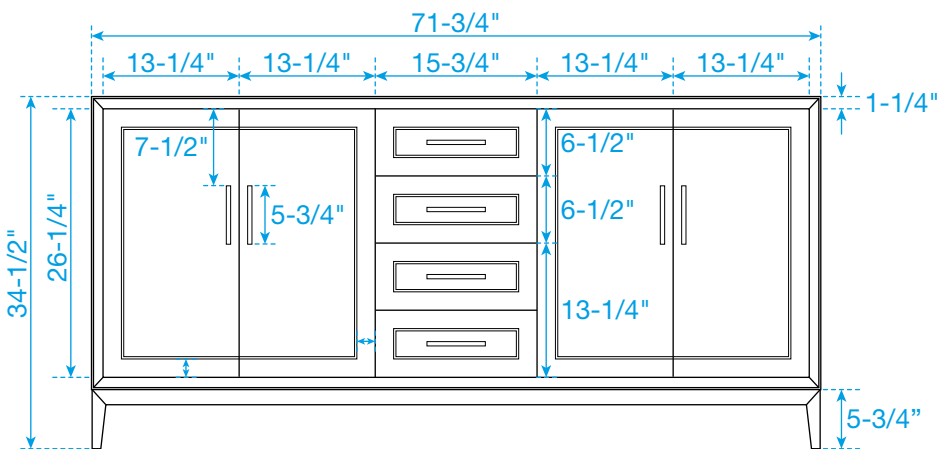

# WYNDHAM COLLECTION

TOP VIEW OF VANITY CABINET

\*Note: Due to high probability of breakage, the backsplash comes in two pieces, cut from the same piece. All measurements are  $\pm 1/4\text{'}$ .

# WYNDHAM COLLECTION

Side splash is reversible.

Note: Due to high probability of breakage, the backsplash comes in two pieces, cut from the same piece. All measurements are  $\pm 1/4"$ .

WC-VCA-72-DBL-TOP