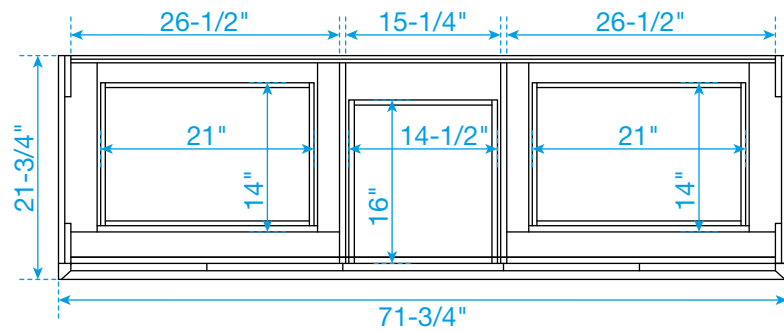

# WYNDHAM COLLECTION

TOP VIEW OF VANITY CABINET

\*Note: Due to high probability of breakage, the backsplash comes in two pieces, cut from the same piece. All measurements are  $\pm 1/4\text{'}$ .

# WYNDHAM COLLECTION

Side splash is reversible.

Note: Due to high probability of breakage, the backsplash comes in two pieces, cut from the same piece. All measurements are  $\pm 1/4"$ .

WC-VCA-72-DBL-TOP