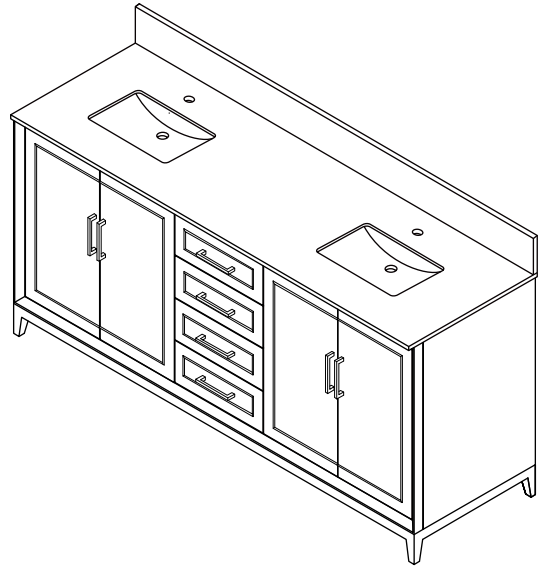

# WYNDHAM COLLECTION

TOP VIEW OF VANITY CABINET

\*Note: Due to high probability of breakage, the backsplash comes in two pieces, cut from the same piece. All measurements are  $\pm 1/4\text{'}$ .

## WC-5151-72-DBL

# WYNDHAM COLLECTION

Side splash is reversible.

Note: Due to high probability of breakage, the backsplash comes in two pieces, cut from the same piece. All measurements are  $\pm 1/4"$ .

WC-VCA-72-DBL-TOP