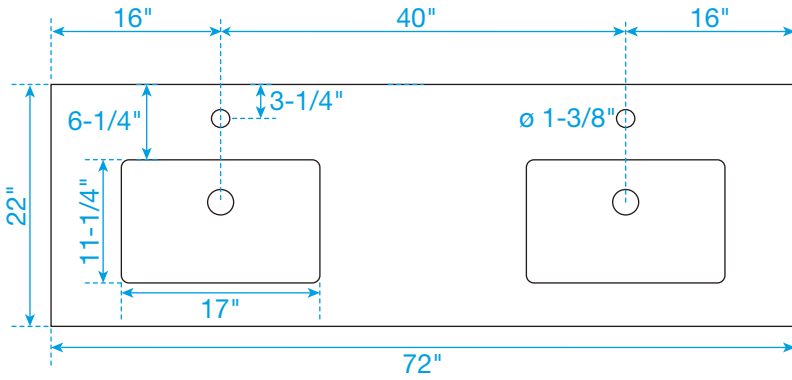

# WYNDHAM COLLECTION

TOP VIEW OF VANITY CABINET

\*Note: Due to high probability of breakage, the backsplash comes in two pieces, cut from the same piece. All measurements are  $\pm 1/4\text{'}$ .

# WYNDHAM COLLECTION

Side splash is reversible.

Note: Due to high probability of breakage, the backsplash comes in two pieces, cut from the same piece. All measurements are  $\pm 1/4"$ .

WC-VCA-72-DBL-TOP